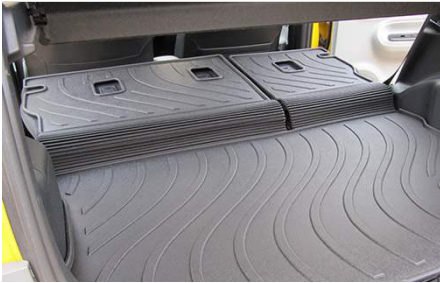

May 2, 2019

 British Columbia

Cargo Liner
\$152.35

Cargo liner provides maximum protection for your cargo area and features a skid-resistant surface to help keep valuables stable. The raised lip around the edges helps keep dirt and spills within the cargo liner area and its light but tough construction allows it to be easily removed for cleaning.

Pro Series Paint Protection Film
\$448.54

Guard your vehicle from weathering, UV radiation and road debris that can chip and scratch the finish with 3M Pro Series Genuine Toyota Paint Protection Film. This durable and nearly invisible thermoplastic urethane is designed to protect the front surfaces of your vehicle.

Tub Style All Season Floor Mats
\$167.35

Toyota Tub Style All-Season Floor Mats are an advanced concept in superior protection for the vehicle's interior. • These floor mats fully cover the floor and surrounding edges on all sides • Sculpted channels are designed to trap water, mud, moisture, and debris, and help keep carpet clean and dry • The high-tech composite materials ensure these mats will not crack or harden in freezing weather • Anti-skid ridges make the mats perfectly fit in your vehicle, and prevent them from shifting • Set of 4

Cargo Net
\$77.35

Handy way to keep things from sliding around. The Toyota Cargo Net has a rugged hammock-style netting with elastic closure. The flexible, nylon braided net secured by tie-down rings in the cargo area prevents items from flying around while on the road. The stretchable net secures and protects all of your cargo. Easy to install, it can easily be removed and stored in a compact way when not in use.