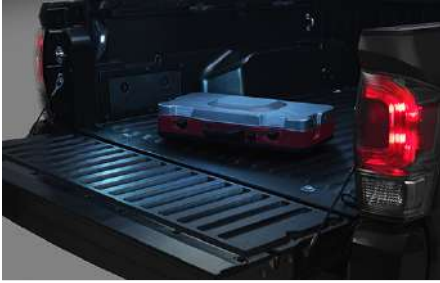

Bed Lighting Kit
$413.04

High-performance LED truck bed lighting helps improve cargo management at night or in dark locations •Two separate light assemblies—on the inside bed walls and near the rear of the cargo area—provide excellent light distribution while loading and unloading •Precise placement angles lights toward important cargo locations •Constructed of high-quality, durable materials