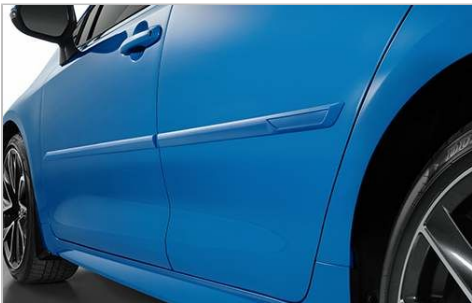

Body Side Moulding

$286.77

Colour-matched body side mouldings help protect door panels against careless door swings, runaway shopping carts and other parking lot mishaps while adding a little extra exterior styling.