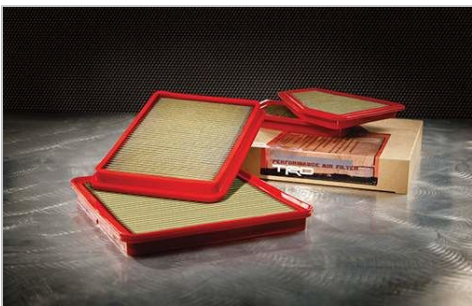

TRD Accessories

TRD Performance Air Filter

$137.35

Pre-oiled and ready to install. Washable and reusable. This exact drop-in replacement filter will last the life of the vehicle, provide unrivalled engine protection and increase air flow.