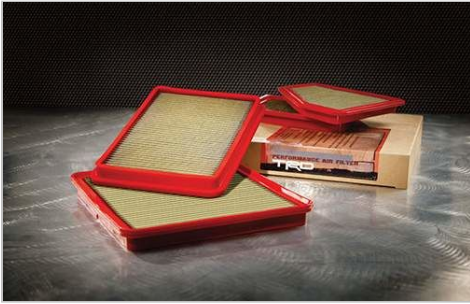

TRD Accessories

TRD Performance Air Filter

$137.35

Pre-oiled and ready to install. Washable and reusable. This exact drop-in replacement filter will last the life of the vehicle, provide unrivalled engine protection and increase air flow.