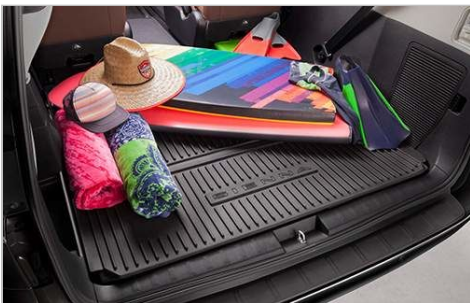

### Cargo Liner

\$92.35

Moulded to an exact fit for maximum coverage and protection for Sienna's cargo area, the Cargo Liner features a raised hexagonal pattern that helps keep items stable while on the road. A raised perimeter lip designed to contain dirt, debris and liquids helps keep your cargo area clean and stain-free. The liner also features a custom-moulded Sienna logo for an added touch of character.

### Cargo Liner 3rd Row

\$142.35

Moulded to an exact fit for maximum coverage and protection for Sienna's cargo area, this cargo liner covers the entire back area behind the second row seats when the third row seats are folded. The Cargo Liner is made of easy-to-clean surface that features a raised hexagonal pattern that helps keep items stable while on the road. A raised perimeter lip design helps contain dirt, debris and liquids. The liner folds back to the size of the cargo well behind the 3rd row and can be stored there neatly, when not in use. All this with the finishing touch of the custom-moulded Sienna Logo.