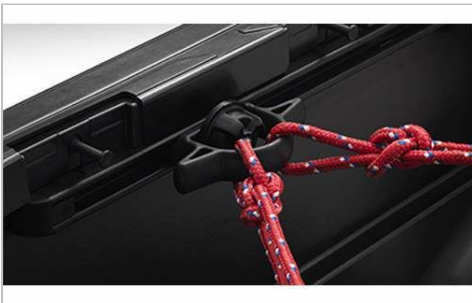

Bed Cleat

$57.35

Further enhance your Tacoma's utility and versatility by adding some additional tie-down bed cleats. The tie-down bed cleats are fully adjustable and slide along your Tacoma's bed rail system. They are held in place by a spring-loaded, twist/locking clamp, giving you the ultimate flexibility to place them anywhere along your bed rails.