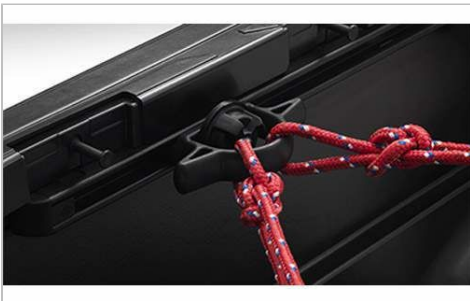

Bed Cleat

$57.35

Further enhance your Tacoma's utility and versatility by adding some additional tie-down bed cleats. The tie-down bed cleats are fully adjustable and slide along your Tacoma's bed rail system. They are held in place by a spring-loaded, twist/locking clamp, giving you the ultimate flexibility to place them anywhere along your bed rails.