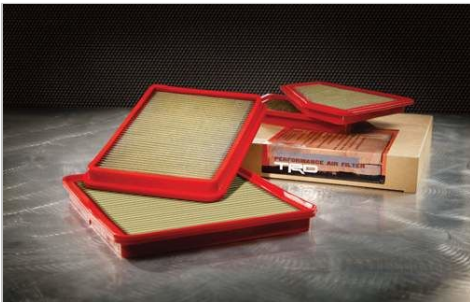

TRD Performance Air Filter

$102.35

Pre-oiled and ready to install. Washable and reusable. This exact drop-in replacement filter will last the life of the vehicle, provide unrivalled engine protection and increase air flow.