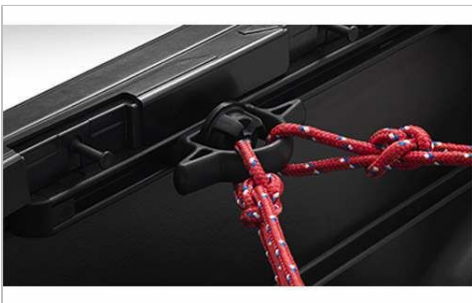

Bed Cleat

$57.35

Further enhance your Tacoma's utility and versatility by adding some additional tie-down bed cleats. The tie-down bed cleats are fully adjustable and slide along your Tacoma's bed rail system. They are held in place by a spring-loaded, twist/locking clamp, giving you the ultimate flexibility to place them anywhere along your bed rails.