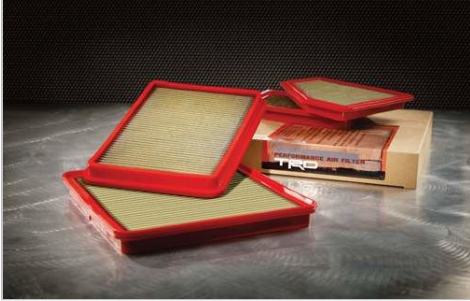

TRD Performance Air Filter

$102.35

Pre-oiled and ready to install. Washable and reusable. This exact drop-in replacement filter will last the life of the vehicle, provide unrivalled engine protection and increase air flow.