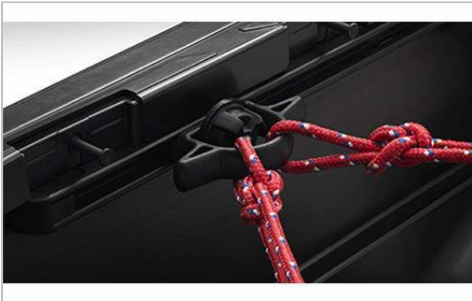

Bed Cleat

$57.35

Further enhance your Tacoma's utility and versatility by adding some additional tie-down bed cleats. The tie-down bed cleats are fully adjustable and slide along your Tacoma's bed rail system. They are held in place by a spring-loaded, twist/locking clamp, giving you the ultimate flexibility to place them anywhere along your bed rails.