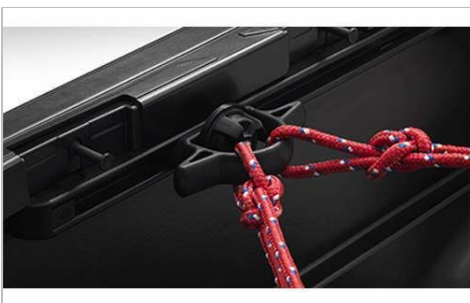

Bed Cleat

$57.35

Further enhance your Tacoma's utility and versatility by adding some additional tie-down bed cleats. The tie-down bed cleats are fully adjustable and slide along your Tacoma's bed rail system. They are held in place by a spring-loaded, twist/locking clamp, giving you the ultimate flexibility to place them anywhere along your bed rails.