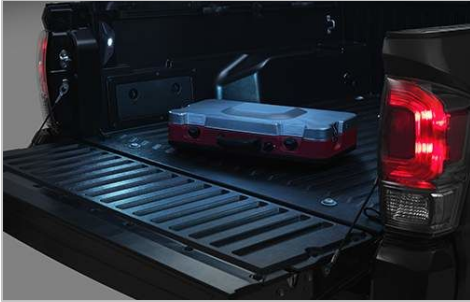

Bed Lighting Kit

$119.71

High-performance LED truck bed lighting helps improve cargo management at night or in dark locations •Two separate light assemblies—on the inside bed walls and near the rear of the cargo area—provide excellent light distribution while loading and unloading •Precise placement angles lights toward important cargo locations •Constructed of high-quality, durable materials