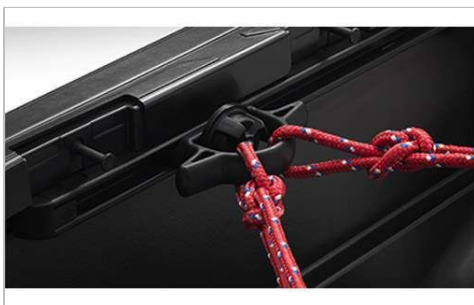

Bed Cleat

$57.35

Further enhance your Tacoma's utility and versatility by adding some additional tie-down bed cleats. The tie-down bed cleats are fully adjustable and slide along your Tacoma's bed rail system. They are held in place by a spring-loaded, twist/locking clamp, giving you the ultimate flexibility to place them anywhere along your bed rails.