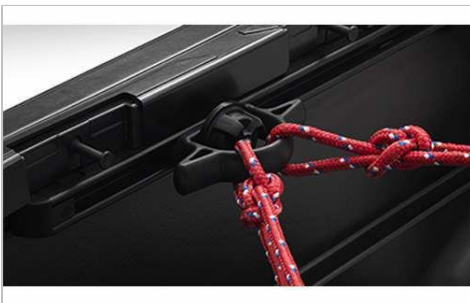

Bed Cleat

$57.35

Further enhance your Tacoma's utility and versatility by adding some additional tie-down bed cleats. The tie-down bed cleats are fully adjustable and slide along your Tacoma's bed rail system. They are held in place by a spring-loaded, twist/locking clamp, giving you the ultimate flexibility to place them anywhere along your bed rails.