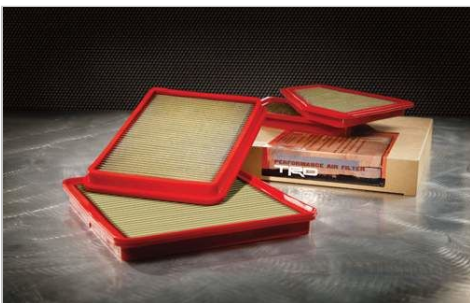

TRD Performance Air Filter

$102.35

Pre-oiled and ready to install. Washable and reusable. This exact drop-in replacement filter will last the life of the vehicle, provide unrivalled engine protection and increase air flow.