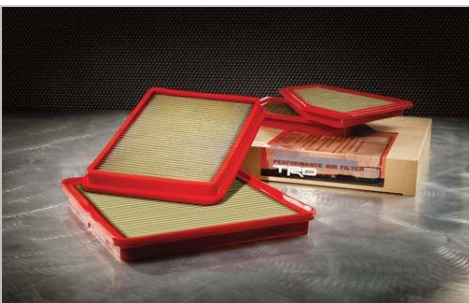

TRD Performance Air Filter

$102.35

Pre-oiled and ready to install. Washable and reusable. This exact drop-in replacement filter will last the life of the vehicle, provide unrivalled engine protection and increase air flow.