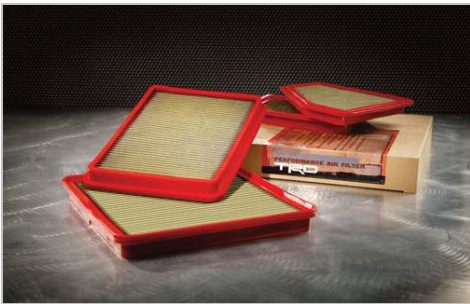

TRD Performance Air Filter

$102.35

Pre-oiled and ready to install. Washable and reusable. This exact drop-in replacement filter will last the life of the vehicle, provide unrivalled engine protection and increase air flow.